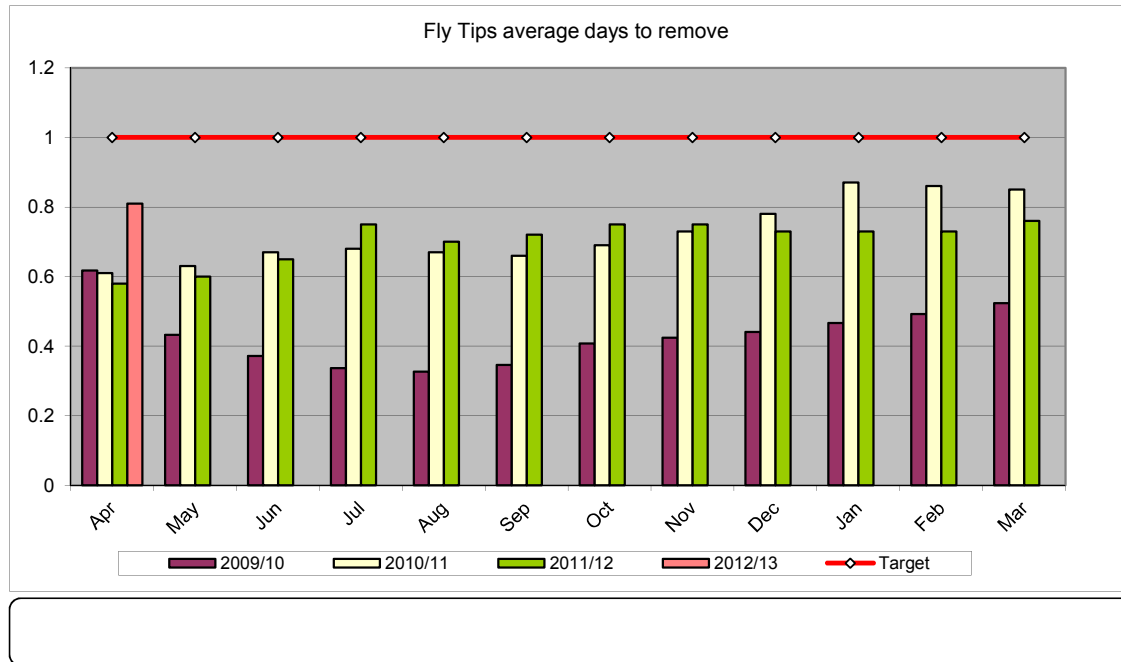

**Environment Overview & Scrutiny Committee
Performance Report**
Period: April 2012

95% Target

Target is 95%