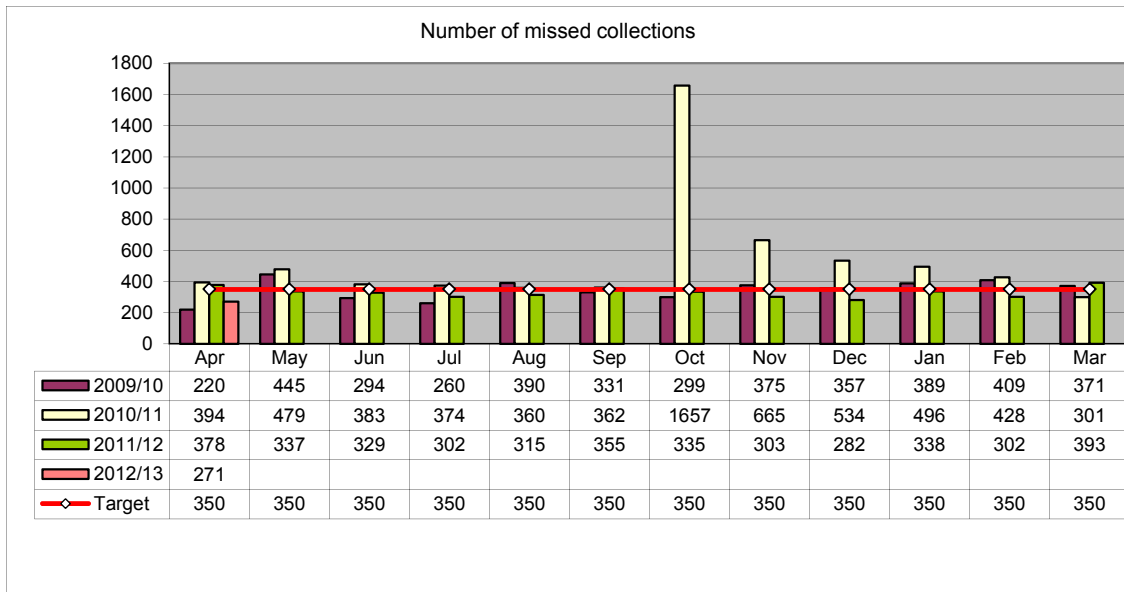

**Environment Overview & Scrutiny Committee
Performance Report**
Period: April 2012

95% Target

Target is 95%