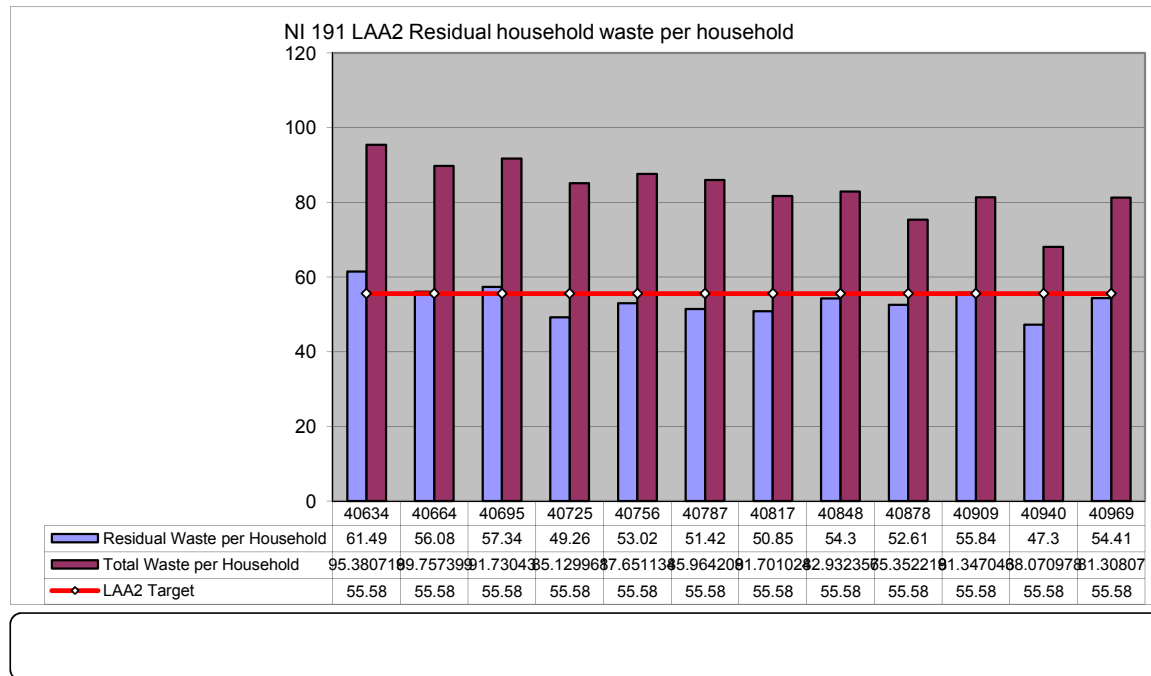

**Environment Overview & Scrutiny Committee
Performance Report**
Period: April 2012

95% Target

Target is 95%