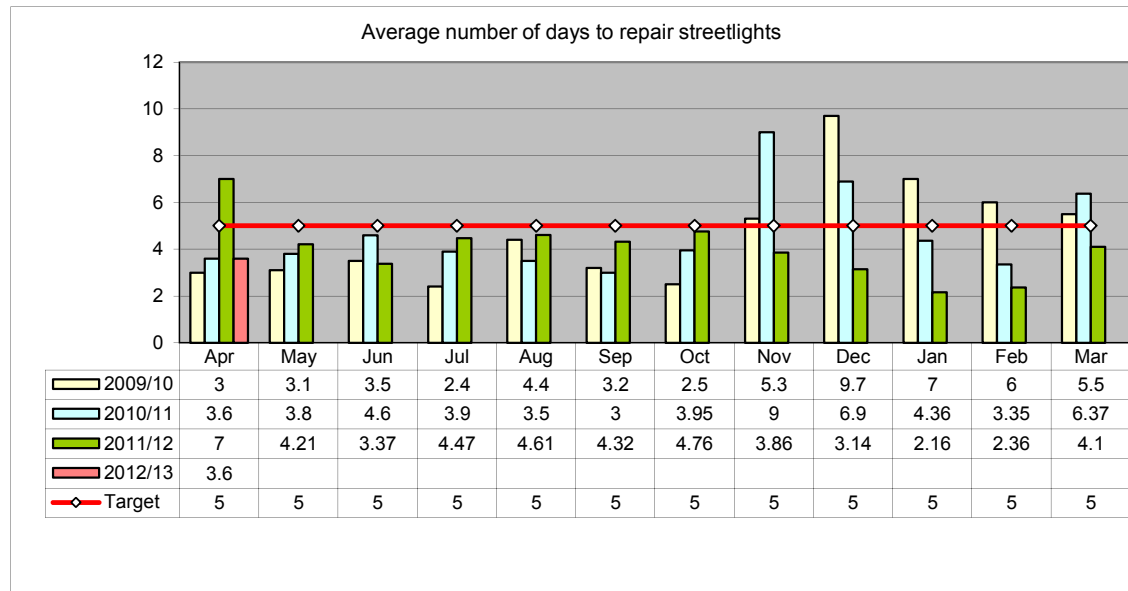

**Environment Overview & Scrutiny Committee
Performance Report**
Period: April 2012

95% Target

Target is 95%