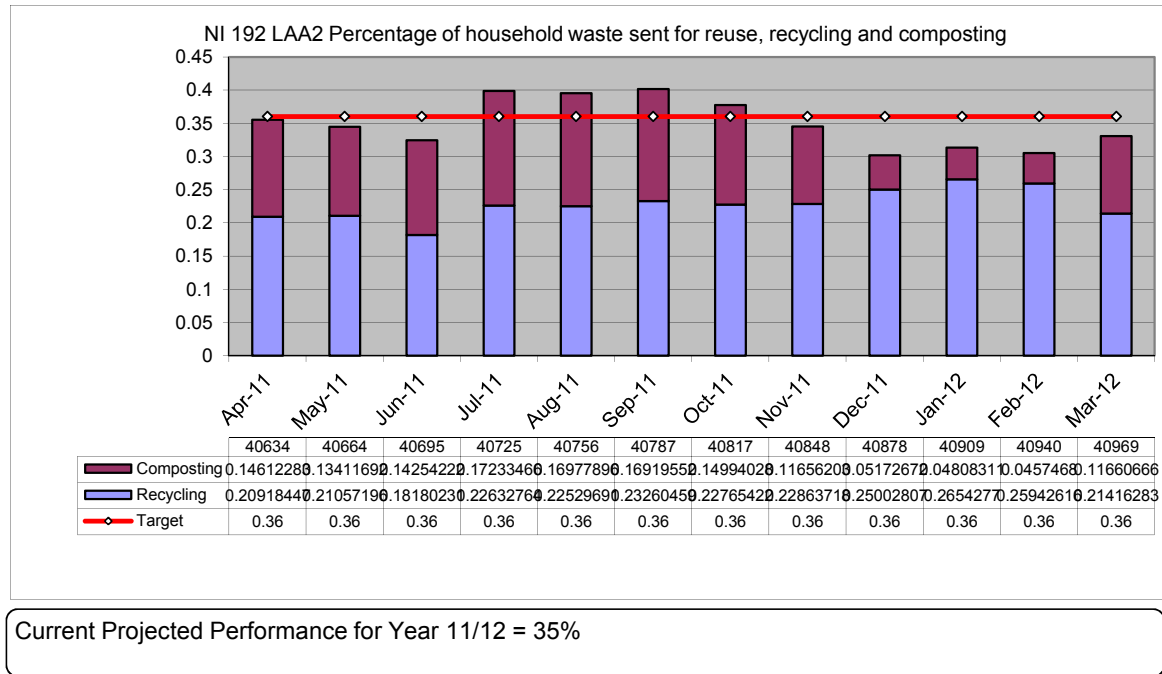

**Environment Overview & Scrutiny Committee
Performance Report**
Period: April 2012

95% Target

Target is 95%