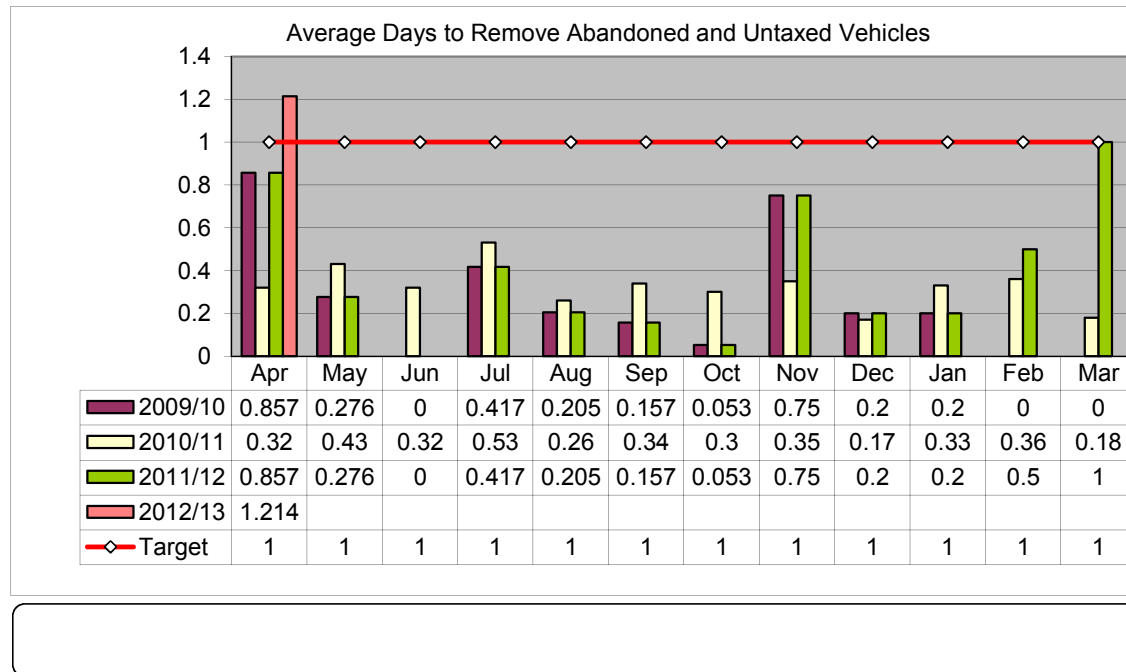

**Environment Overview & Scrutiny Committee
Performance Report**
Period: April 2012

95% Target

Target is 95%