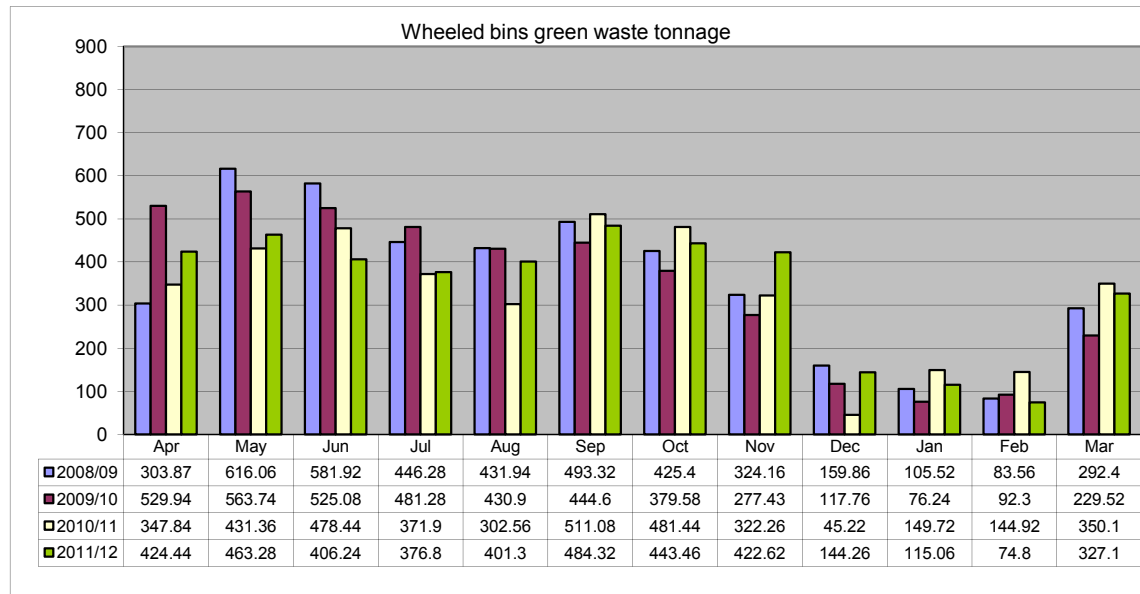

**Environment Overview & Scrutiny Committee
Performance Report**
Period: April 2012

95% Target

Target is 95%