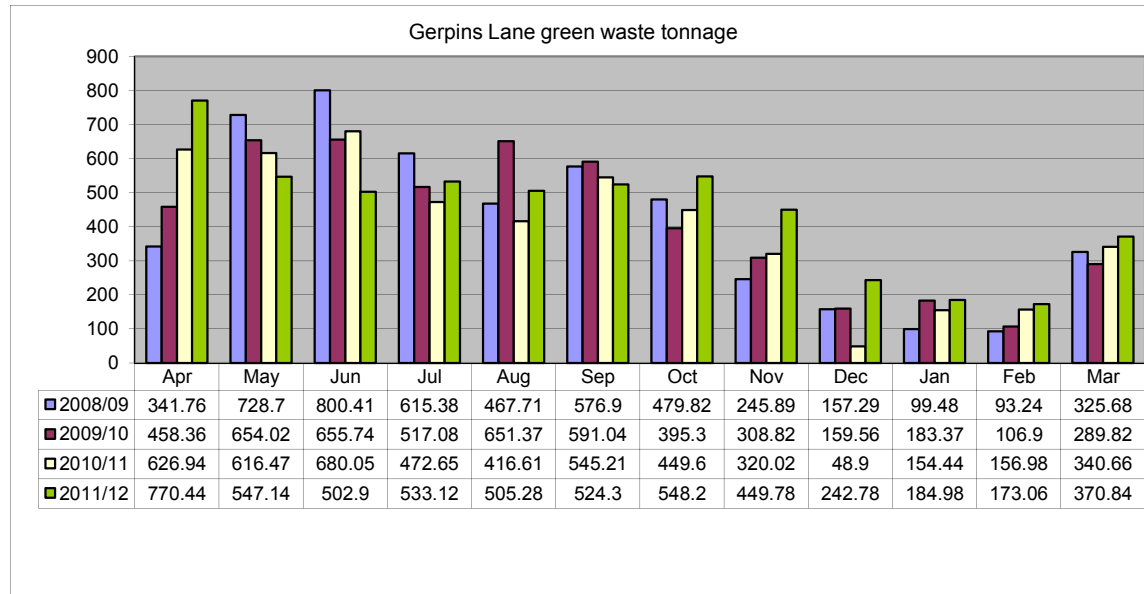

**Environment Overview & Scrutiny Committee
Performance Report**
Period: April 2012

95% Target

Target is 95%