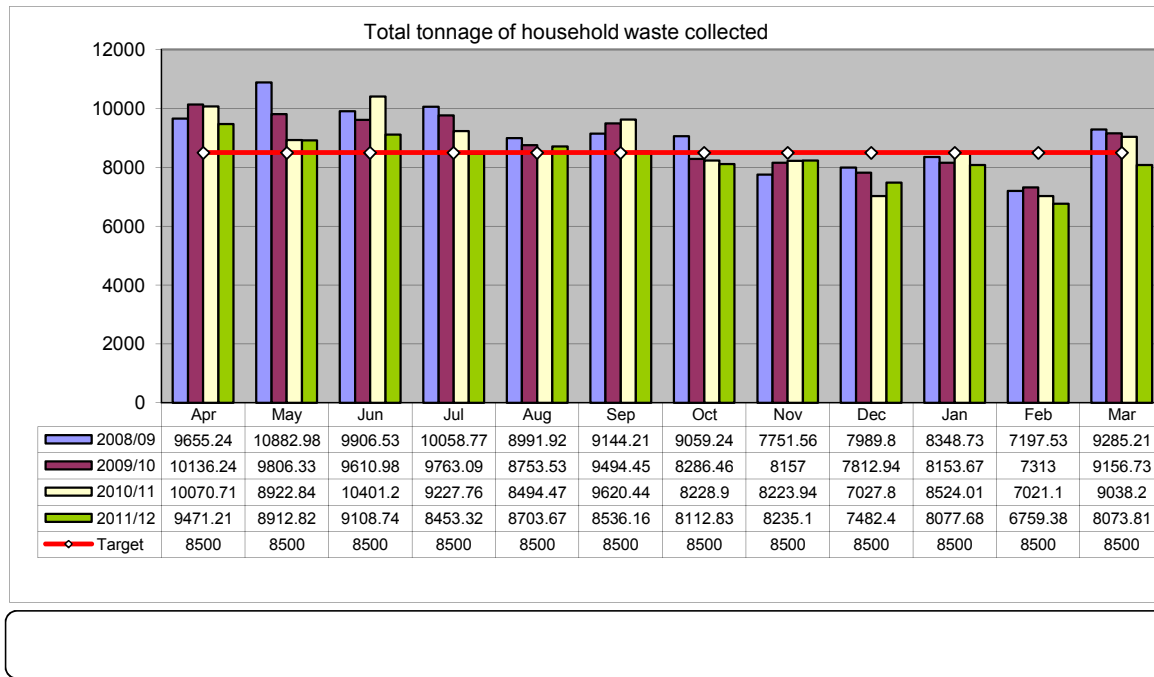

**Environment Overview & Scrutiny Committee
Performance Report**
Period: April 2012

95% Target

Target is 95%