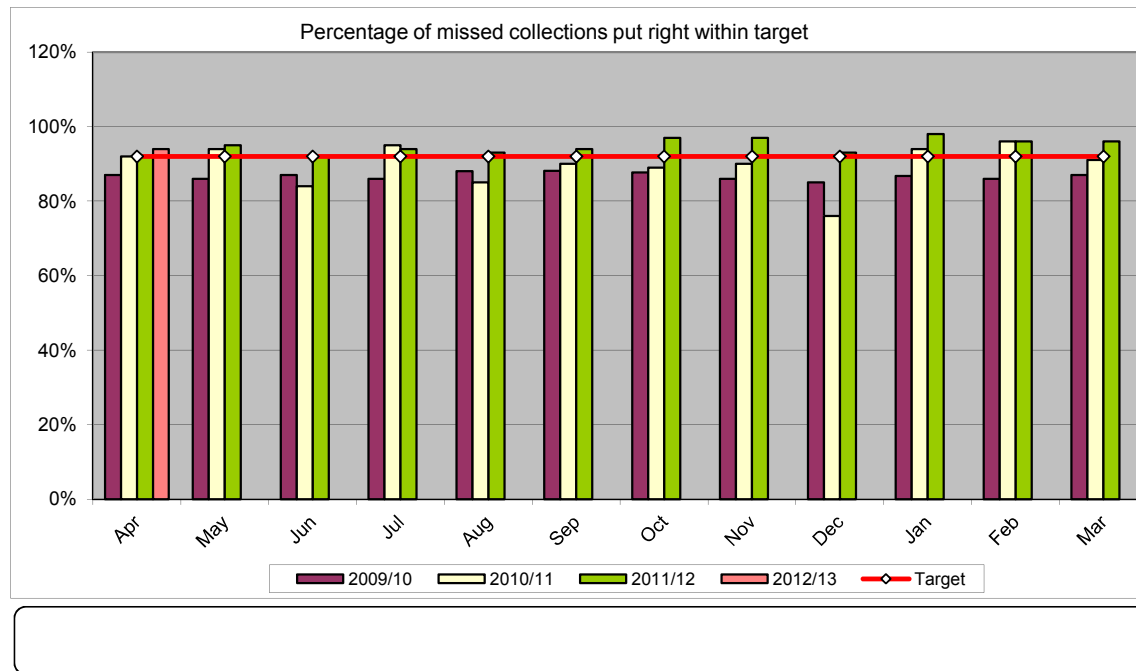

**Environment Overview & Scrutiny Committee
Performance Report**
Period: April 2012

95% Target

Target is 95%