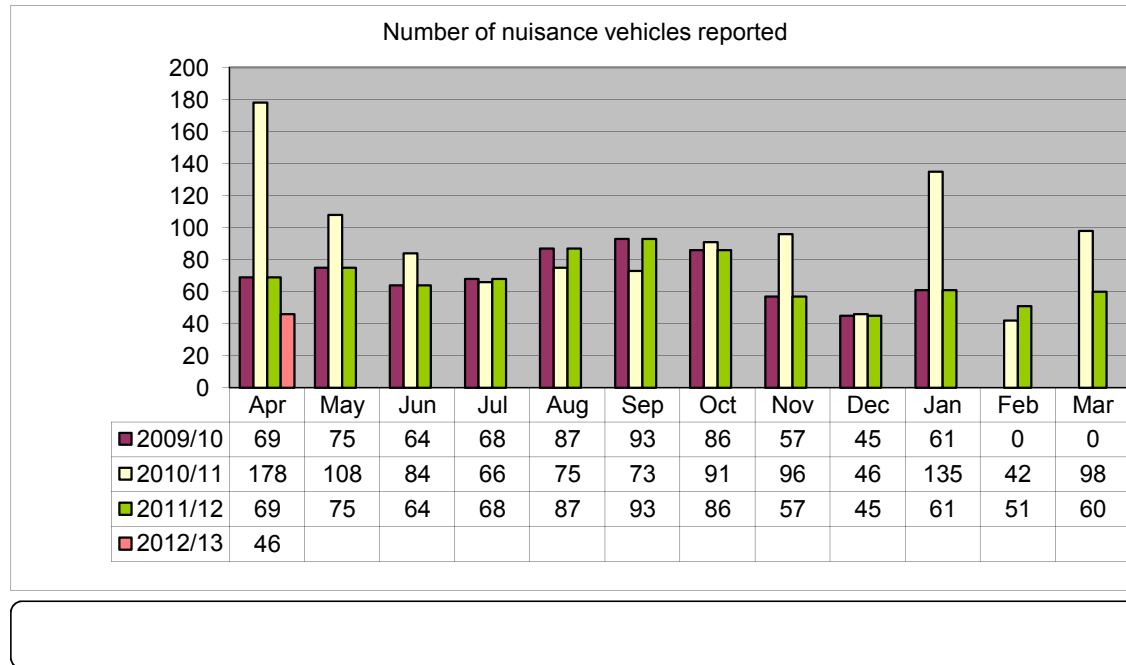

**Environment Overview & Scrutiny Committee
Performance Report**
Period: April 2012

95% Target

Target is 95%