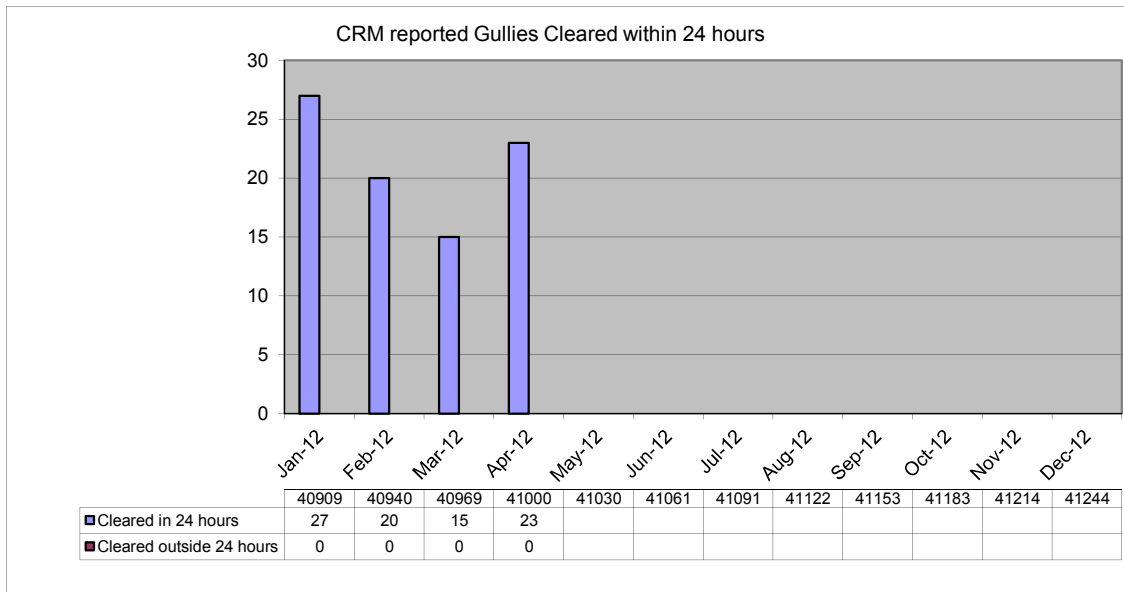

**Environment Overview & Scrutiny Committee
Performance Report**
Period: April 2012

95% Target

Target is 95%