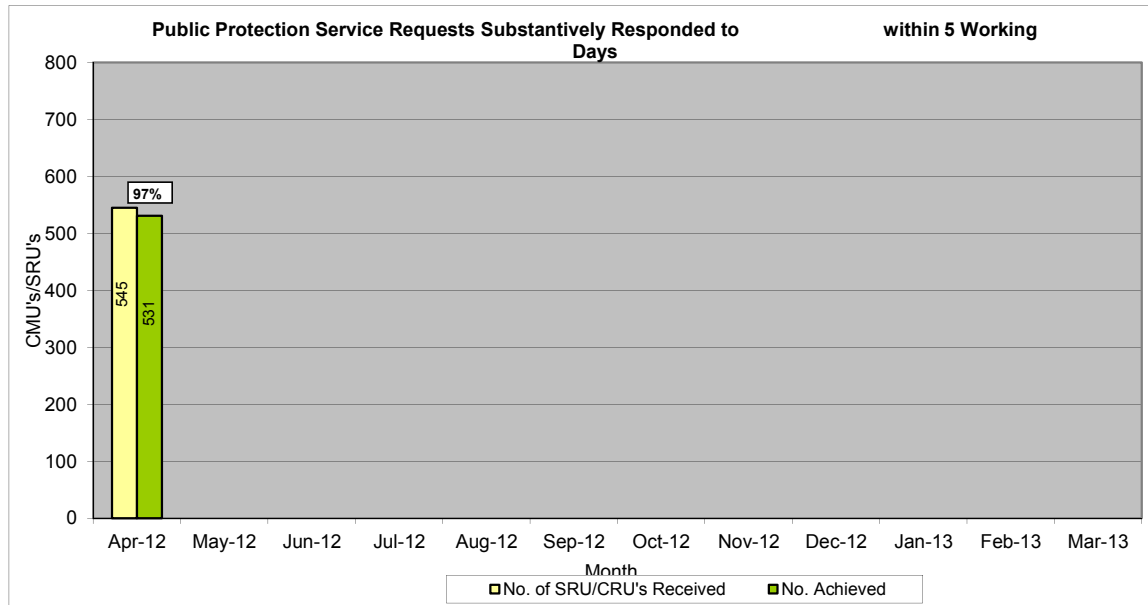

**Environment Overview & Scrutiny Committee
Performance Report**
Period: April 2012

95% Target

Target is 95%