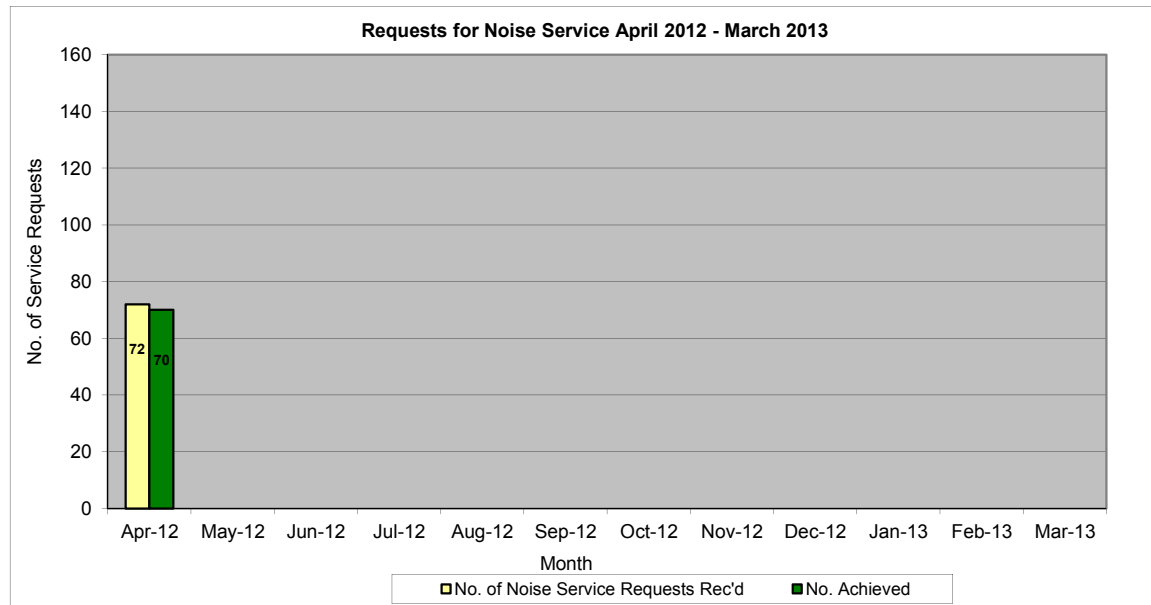

**Environment Overview & Scrutiny Committee
Performance Report**
Period: April 2012

95% Target

Target is 95%