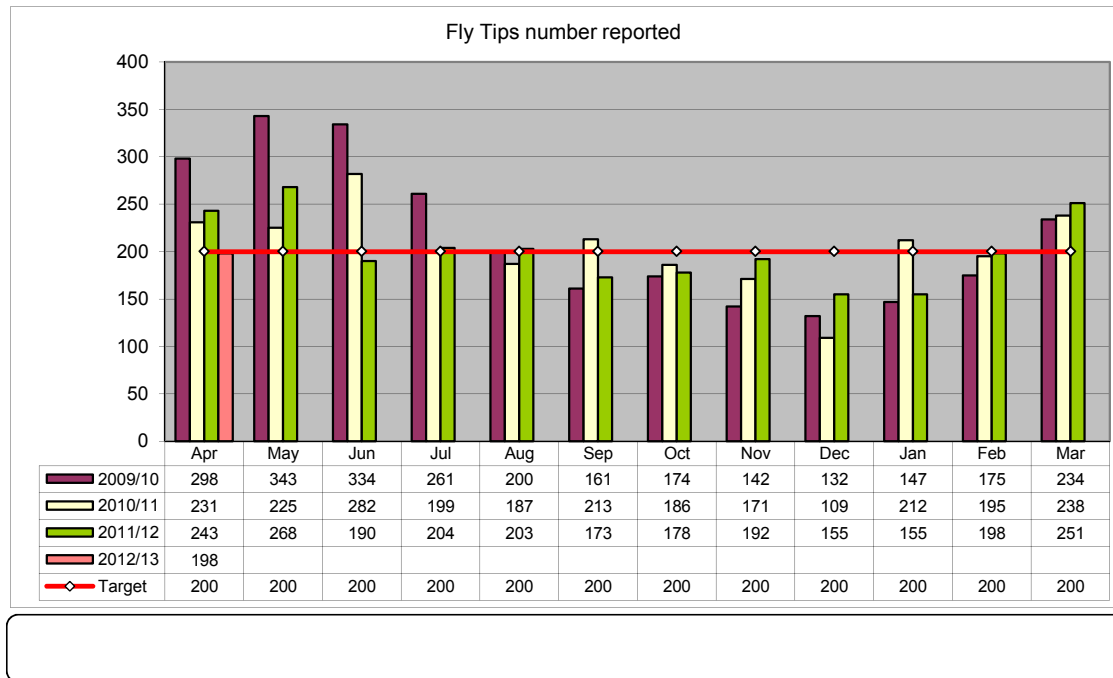

**Environment Overview & Scrutiny Committee
Performance Report**
Period: April 2012

95% Target

Target is 95%